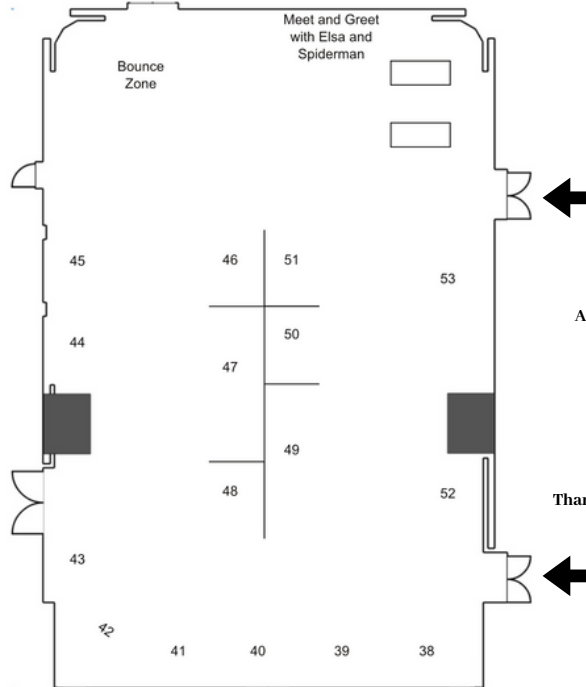

Expo Map

1. The Parenting Project
2. Monkey and May
3. Lark and Lily Handmade
4. Sparrow + Sage YQR
5. CST Consultants
6. Kookie Kits YQR
7. Woman to Woman Massage Therapy
8. Mommy Connections Regina
9. Tupperware
10. Little Sparrows Shop
11. From Seed to Sprout Perinatal Services
12. Village Mamas YQR
13. Twice Loved Children's Consignment Boutique
14. Scenter Stage Bath Products
15. Prairie Heart Counselling
16. Happy Piñatas
17. Regina East WP Creations
18. Mary Kay
19. Stay'n'Play Parenting
20. SureCan Customs
21. Flowing Financial LTD
22. The Alternative
23. Artisan Taekwondo
24. Bright Eyes Dog Rescue
25. Stressed Out Mamas
26. KBK Designs
27. Lilabet Love
28. Kustom Kitties Canada
29. Bubby and Roo Co
30. Bebo Baby
31. Nifty Knotz
32. Avidity Salon & Spa
33. The Pinehouse
34. Balloon Bar YQR
35. Girl Boss Photography
36. Workshops
37. Play Zone/Diaper Derby
38. Color Street
39. BB Box YQR
40. Sol Luna Energy Healing
41. Gifts and Goodies Crochet
42. Maternity Visiting Program with Saskatchewan Health Authority
43. Baked by Brianne
44. Steven's Gems
45. Cinnamons Slimery
46. Early Childhood Intervention Program, Regina Region Inc.
47. Plexus
48. Inspired Health
49. DeZZigner Scrunchies
50. Epicure
51. Level10 Fitness
52. Material Things67
53. Saskatchewan Deaf and Hard of Hearing Services
54. Bounce Zone
55. Meet and Greet with Elsa and Spiderman

Schumiatcher Room

A portion of tickets sales are donated to:

Thank you for helping families access support.

Convention Hall

To Schumiatcher Room

Convention Hall Lobby

Concession