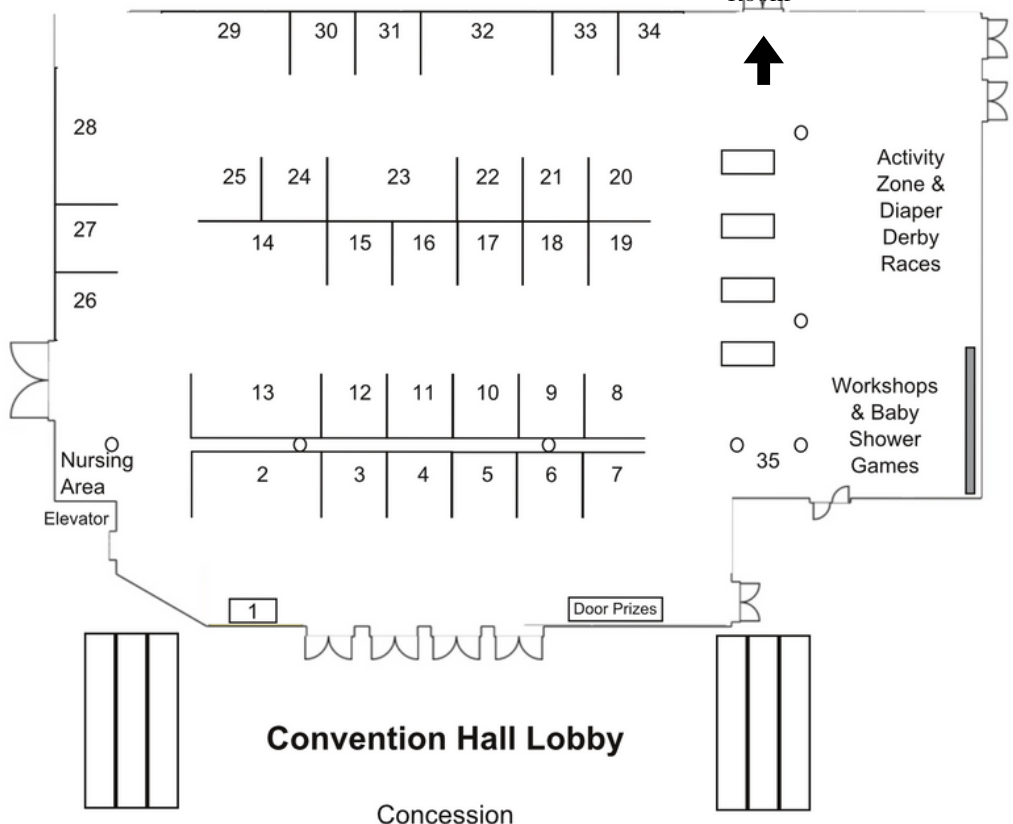

Expo Map

1. The Parenting Project
2. Monkey and May
3. Lark and Lily Handmade
4. Sparrow + Sage YQR
5. CST Consultants
6. Kookie Kits YQR
7. Woman to Woman Massage Therapy
8. Mommy Connections Regina
9. Tupperware
10. Little Sparrows Shop
11. From Seed to Sprout Perinatal Services
12. Village Mamas YQR
13. Twice Loved Children's Consignment Boutique
14. Scenter Stage Bath Products
15. Prairie Heart Counselling
16. Happy Piñatas
17. Regina East WP Creations
18. Mary Kay
19. Stay'n'Play Parenting
20. SureCan Customs
21. Flowing Financial LTD
22. The Alternative
23. Artisan Taekwondo
24. Bright Eyes Dog Rescue
25. Stressed Out Mamas
26. KBK Designs
27. Lilabet Love
28. Kustom Kitties Canada
29. Bubby and Roo Co
30. Bebo Baby
31. Nifty Knotz
32. Avidity Salon & Spa
33. The Pinehouse
34. Balloon Bar YQR
35. Girl Boss Photography
36. Workshops
37. Play Zone/Diaper Derby
38. Color Street
39. BB Box YQR
40. Sol Luna Energy Healing
41. Gifts and Goodies Crochet
42. Maternity Visiting Program with Saskatchewan Health Authority
43. Baked by Brianne
44. Steven's Gems
45. Cinnamons Slimery
46. Early Childhood Intervention Program, Regina Region Inc.
47. Plexus
48. Inspired Health
49. DeZZigner Scrunchies
50. Epicure
51. Level10 Fitness
52. Material Things67
53. Saskatchewan Deaf and Hard of Hearing Services
54. Bounce Zone
55. Meet and Greet with Elsa and Spiderman

Schumiatcher Room

A portion of tickets sales are donated to:

Thank you for helping families access support.

Convention Hall

To Schumiatcher Room

Convention Hall Lobby

Concession